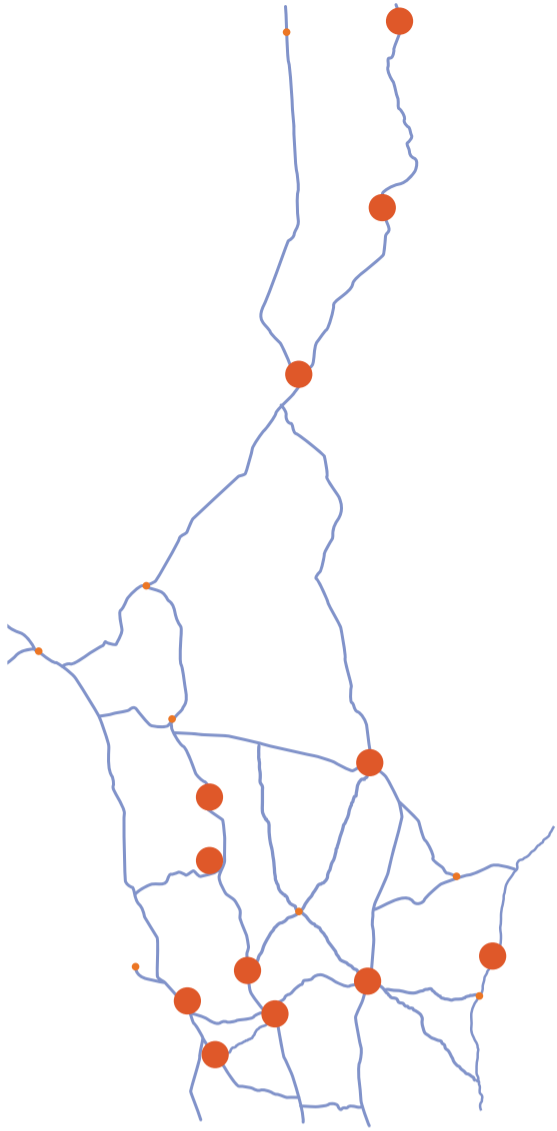

9 SEPTEMBER - 9 OCTOBER 2023

FLINDERS RANGES

A BRUSH

WITH ART

BANGOR, BLINMAN, CRYSTAL BROOK, GLADSTONE, HAWKER, JAMESTOWN, LAURA, MELROSE, ORROROO, TEROWIE, WARNERTOWN, AND WILPENA LOCATIONS

[WWW.ABRUSHWITHART.COM.AU](http://WWW.ABRUSHWITHART.COM.AU)